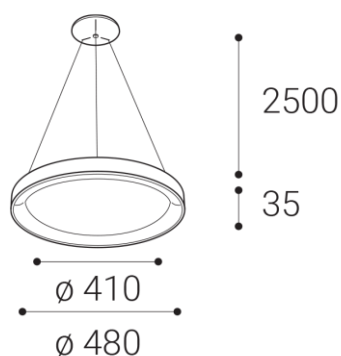

# BELLA SLIM 48 P-Z, B

|                                    |  |
|------------------------------------|--|
| <b>Name</b>                        |  |
| <b>Code</b>                        |  |
| <b>Color</b>                       |  |
| <b>Power</b>                       |  |
| <b>Lumen output</b>                |  |
| <b>Color temperature</b>           |  |
| <b>Efficacy</b>                    |  |
| <b>Driver</b>                      |  |
| <b>Electrical insulation class</b> |  |
| <b>Voltage / Frequency</b>         |  |
| <b>Color Rendering Index</b>       |  |
| <b>SDCM</b>                        |  |
| <b>Light beam angle</b>            |  |
| <b>Unified Glare Rating</b>        |  |
| <b>Light source</b>                |  |
| <b>Dimmable</b>                    |  |
| <b>LED Lifetime</b>                |  |
| <b>Warranty</b>                    |  |
| <b>Ingress Protection</b>          |  |
| <b>Material</b>                    |  |

## Product

BELLA SLIM 48 P-Z, B  
3271853D  
BLACK / RAL 9017