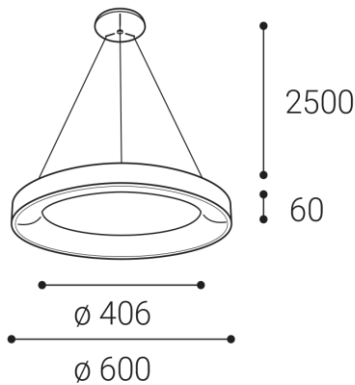

BELLA 60 P-Z, B

Name	
Code	
Color	
Power	
Lumen output	
Color temperature	
Efficacy	
Driver	
Electrical insulation class	
Voltage / Frequency	
Color Rendering Index	
SDCM	
Light beam angle	
Unified Glare Rating	
Light source	
Dimmable	
LED Lifetime	
Warranty	
Ingress Protection	
Material	

Product

BELLA 60 P-Z, B
3270453D
BLACK / RAL 9017

Power

50W ± 10 %
3450lm ± 10 %
3000K/4000K
69lm/W
1300 mA

220-240V/50-60Hz

Information

90+
< 3
160°
N/A
LED
DALI/PUSH
L80B20 50.000h 25°C
5 YEAR

Other data