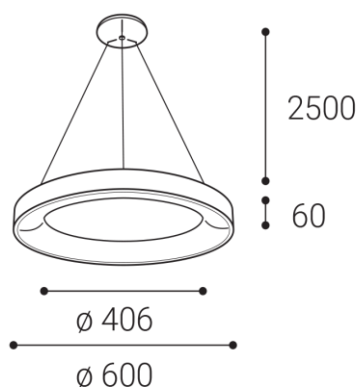

BELLA 60 P-Z, W

Name	
Code	
Color	
Power	
Lumen output	
Color temperature	
Efficacy	
Driver	
Electrical insulation class	
Voltage / Frequency	
Color Rendering Index	
SDCM	
Light beam angle	
Unified Glare Rating	
Light source	
Dimmable	
LED Lifetime	
Warranty	
Ingress Protection	
Material	

Product

BELLA 60 P-Z, W
3270451D
WHITE / RAL 9003

Power

50W ± 10 %
3450lm ± 10 %
3000K/4000K
69lm/W
1300 mA

220-240V/50-60Hz

Information

90+
< 3
160°
N/A
LED
DALI/PUSH
L80B20 50.000h 25°C
5 YEAR

Other data