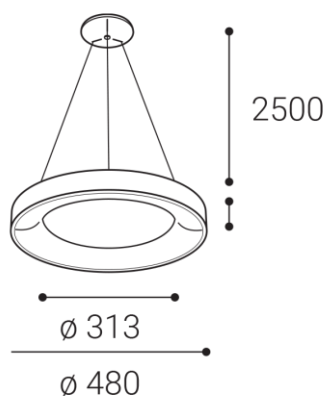

BELLA 48 P-Z, B

Name	
Code	
Color	
Power	
Lumen output	
Color temperature	
Efficacy	
Driver	
Electrical insulation class	
Voltage / Frequency	
Color Rendering Index	
SDCM	
Light beam angle	
Unified Glare Rating	
Light source	
Dimmable	
LED Lifetime	
Warranty	
Ingress Protection	
Material	

Product

BELLA 48 P-Z, B
3270353D
BLACK / RAL 9017

Power

40W ± 10 %
2430lm ± 10 %
3000K/4000K
61lm/W

1050 mA

220-240V/50-60Hz

Information

90+
< 3
160°
N/A
LED
DALI/PUSH
L80B20 50.000h 25°C
5 YEAR

Other data

IP 20
ALUMINIUM/PMMA

EN

Round light fitting for suspended interior mounting, equipped with SMD LEDs.

Available in 2 different sizes in black and white color.

Housing made of aluminium, opal diffuser made of PMMA.

Application:

general lighting, intended for residential or commercial areas (dining room, livingrooms, guest or bedrooms, entrance areas, kitchen, receptions)

CZ

Kruhové svítidlo pro závěsnou montáž. Světelný zdroj - LED SMD.

K dispozici ve 2 různých velikostech v černé a bílé barvě.

Svítidlo je vyrobeno z hliníku, opálový difúzor z PMMA.

Použití:

všeobecné osvětlení určené pro obytné nebo komerční prostory (jídlna, obývací pokoj, dětský pokoj nebo ložnice, vstupní prostory, kuchyň, recepce)

DE

Runde Pendelleuchte für Innenmontage, bestückt mit SMD-LEDs. Erhältlich in 2 verschiedenen Größen in schwarz und weiß.

Gehäuse aus Aluminium, opaler Diffusor aus PMMA.

Anwendung:

Allgemeinbeleuchtung für Wohn- oder Geschäftsräume (Küche, Esszimmer, Wohnzimmer, Empfänge, Gäste- oder Schlafzimmer, Eingangsbereiche)

SK

Kruhové závesné svietidlo určené pre montáž do interiéru. Svetelný zdroj - SMD LED.

K dispozícii v 2 rôznych veľkostiach v čiernej a bielej farbe.

Svietidlo je vyrobené z hliníka, opálový difúzor z PMMA.

Použitie:

všeobecné osvetlenie, určené pre obytné alebo komerčné priestory (jedáleň, obývacia izba, hosťovská izba alebo spálňa, vstupné priestory, kuchyňa, recepcia)