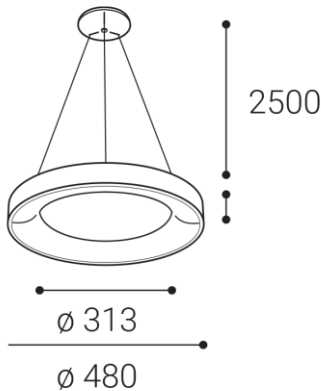

BELLA 48 P-Z, B

Name	
Code	
Color	
Power	
Lumen output	
Color temperature	
Efficacy	
Driver	
Electrical insulation class	
Voltage / Frequency	
Color Rendering Index	
SDCM	
Light beam angle	
Unified Glare Rating	
Light source	
Dimmable	
LED Lifetime	
Warranty	
Ingress Protection	
Material	

Product

BELLA 48 P-Z, B
3270353
BLACK / RAL 9017

Power

40W ± 10 %
2430lm ± 10 %
3000K/4000K
61lm/W
1050 mA

220-240V/50-60Hz

Information

90+
< 3
160°
N/A
LED
ON/OFF
L80B20 50.000h 25°C
5 YEAR

Other data

IP 20
ALUMINIUM/PMMA

EN

Round light fitting for suspended interior mounting, equipped with SMD LEDs.
Available in 2 different sizes in black and white color.
Housing made of aluminium, opal diffuser made of PMMA.
Application:
general lighting, intended for residential or commercial areas (dining room, livingrooms, guest or bedrooms, entrance areas, kitchen, receptions)

CZ

Kruhové svítidlo pro závěsnou montáž. Světelný zdroj - LED SMD.
K dispozici ve 2 různých velikostech v černé a bílé barvě.
Svítidlo je vyrobeno z hliníku, opálový difúzor z PMMA.
Použití:
všeobecné osvětlení určené pro obytné nebo komerční prostory (jídlna, obývací pokoj, dětský pokoj nebo ložnice, vstupní prostory, kuchyň, recepce)

DE

Runde Pendelleuchte für Innenmontage, bestückt mit SMD-LEDs. Erhältlich in 2 verschiedenen Größen in schwarz und weiß.
Gehäuse aus Aluminium, opaler Diffusor aus PMMA.
Anwendung:
Allgemeinbeleuchtung für Wohn- oder Geschäftsräume (Küche, Esszimmer, Wohnzimmer, Empfänge, Gäste- oder Schlafzimmer, Eingangsbereiche)

SK

Kruhové závesné svietidlo určené pre montáž do interiéru. Svetelný zdroj - SMD LED.
K dispozícii v 2 rôznych veľkostiach v čiernej a bielej farbe. Svietidlo je vyrobené z hliníka, opálový difúzor z PMMA.
Použitie:
všeobecné osvetlenie, určené pre obytné alebo komerčné priestory (jedáleň, obývacia izba, hosťovská izba alebo spálňa, vstupné priestory, kuchyňa, recepcia)