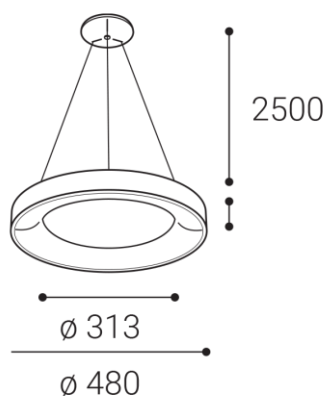

BELLA 48 P-Z, W

Name	
Code	
Color	
Power	
Lumen output	
Color temperature	
Efficacy	
Driver	
Electrical insulation class	
Voltage / Frequency	
Color Rendering Index	
SDCM	
Light beam angle	
Unified Glare Rating	
Light source	
Dimmable	
LED Lifetime	
Warranty	
Ingress Protection	
Material	

Product

BELLA 48 P-Z, W
3270351D
WHITE / RAL 9003

Power

40W ± 10 %
2430lm ± 10 %
3000K/4000K
61lm/W
1050 mA

220-240V/50-60Hz

Information

90+
< 3
160°
N/A
LED
DALI/PUSH
L80B20 50.000h 25°C
5 YEAR

Other data

IP 20
ALUMINIUM/PMMA

EN

Round light fitting for suspended interior mounting, equipped with SMD LEDs.

Available in 2 different sizes in black and white color.

Housing made of aluminium, opal diffuser made of PMMA.

Application:

general lighting, intended for residential or commercial areas (dining room, livingrooms, guest or bedrooms, entrance areas, kitchen, receptions)

CZ

Kruhové svítidlo pro závěsnou montáž. Světelný zdroj - LED SMD.

K dispozici ve 2 různých velikostech v černé a bílé barvě.

Svítidlo je vyrobeno z hliníku, opálový difúzor z PMMA.

Použití:

všeobecné osvětlení určené pro obytné nebo komerční prostory (jídlna, obývací pokoj, dětský pokoj nebo ložnice, vstupní prostory, kuchyň, recepce)

DE

Runde Pendelleuchte für Innenmontage, bestückt mit SMD-LEDs. Erhältlich in 2 verschiedenen Größen in schwarz und weiß.

Gehäuse aus Aluminium, opaler Diffusor aus PMMA.

Anwendung:

Allgemeinbeleuchtung für Wohn- oder Geschäftsräume (Küche, Esszimmer, Wohnzimmer, Empfangs-, Gäste- oder Schlafzimmer, Eingangsbereiche)

SK

Kruhové závesné svietidlo určené pre montáž do interiéru. Svetelný zdroj - SMD LED.

K dispozícii v 2 rôznych veľkostiach v čiernej a bielej farbe.

Svietidlo je vyrobené z hliníka, opálový difúzor z PMMA.

Použitie:

všeobecné osvetlenie, určené pre obytné alebo komerčné priestory (jedáleň, obývacia izba, hosťovská izba alebo spálňa, vstupné priestory, kuchyňa, recepcia)