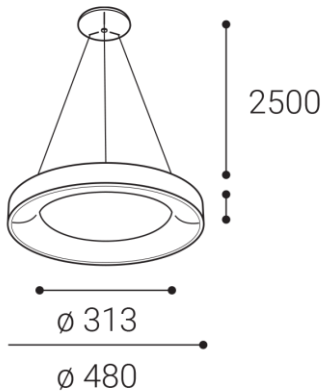

BELLA 48 P-Z, W

Name	
Code	
Color	
Power	
Lumen output	
Color temperature	
Efficacy	
Driver	
Electrical insulation class	
Voltage / Frequency	
Color Rendering Index	
SDCM	
Light beam angle	
Unified Glare Rating	
Light source	
Dimmable	
LED Lifetime	
Warranty	
Ingress Protection	
Material	

Product

BELLA 48 P-Z, W

3270351

WHITE / RAL 9003

Power

40W ± 10 %

2430lm ± 10 %

3000K/4000K

61lm/W

1050 mA

220-240V/50-60Hz

Information

90+

< 3

160°

N/A

LED

ON/OFF

L80B20 50.000h 25°C

5 YEAR

Other data

IP 20

ALUMINIUM/PMMA

EN

Round light fitting for suspended interior mounting, equipped with SMD LEDs.

Available in 2 different sizes in black and white color.

Housing made of aluminium, opal diffuser made of PMMA.

Application:

general lighting, intended for residential or commercial areas (dining room, livingrooms, guest or bedrooms, entrance areas, kitchen, receptions)

CZ

Kruhové svítidlo pro závěsnou montáž. Světelný zdroj - LED SMD.

K dispozici ve 2 různých velikostech v černé a bílé barvě.

Svítidlo je vyrobeno z hliníku, opálový difúzor z PMMA.

Použití:

všeobecné osvětlení určené pro obytné nebo komerční prostory (jídlna, obývací pokoj, dětský pokoj nebo ložnice, vstupní prostory, kuchyň, recepce)

DE

Runde Pendelleuchte für Innenmontage, bestückt mit SMD-LEDs. Erhältlich in 2 verschiedenen Größen in schwarz und weiß.

Gehäuse aus Aluminium, opaler Diffusor aus PMMA.

Anwendung:

Allgemeinbeleuchtung für Wohn- oder Geschäftsräume (Küche, Esszimmer, Wohnzimmer, Empfänge, Gäste- oder Schlafzimmer, Eingangsbereiche)

SK

Kruhové závesné svietidlo určené pre montáž do interiéru. Svetelný zdroj - SMD LED.

K dispozícii v 2 rôznych veľkostiach v čiernej a bielej farbe.

Svietidlo je vyrobené z hliníka, opálový difúzor z PMMA.

Použitie:

všeobecné osvetlenie, určené pre obytné alebo komerčné priestory (jedáleň, obývacia izba, hosťovská izba alebo spálňa, vstupné priestory, kuchyňa, recepcia)