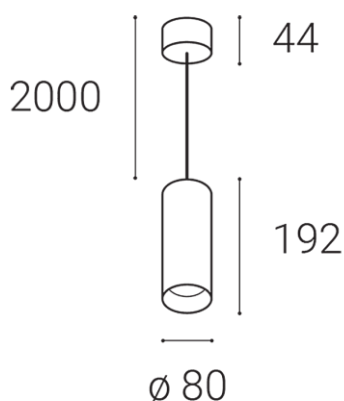

LUKY Z, B

Name	
Code	
Color	
Power	
Lumen output	
Color temperature	
Efficacy	
Driver	
Electrical insulation class	
Voltage / Frequency	
Color Rendering Index	
SDCM	
Light beam angle	
Unified Glare Rating	
Light source	
Dimmable	
LED Lifetime	
Warranty	
Ingress Protection	
Material	

Product

LUKY Z, B
3251443D
BLACK / RAL 9005

Power

20W ± 10 %
1900lm ± 10 %
4000K
95lm/W
490 mA

220-240V/50-60Hz

Information

90+
< 3
60°
<19
LED
DALI/PUSH
L80B20 50.000h 25°C
5 YEAR

Other data