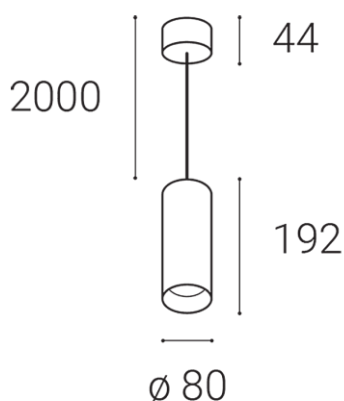

LUKY Z, B

Name	LUKY Z, B
Code	3251443
Color	BLACK / RAL 9005
Power	10-20W ± 10 %
Lumen output	960-1900lm ± 10 %
Color temperature	4000K
Efficacy	95lm/W
Driver	250-500 mA
Electrical insulation class	<input type="checkbox"/>
Voltage / Frequency	220-240V/50-60Hz
Color Rendering Index	90+
SDCM	< 3
Light beam angle	60°
Unified Glare Rating	<19
Light source	LED
Dimmable	ON/OFF
LED Lifetime	L80B20 50.000h 25°C
Warranty	5 YEAR
Ingress Protection	IP 20
Material	ALUMINIUM/PMMA

Product

LUKY Z, B
3251443
BLACK / RAL 9005

Power

10-20W ± 10 %
960-1900lm ± 10 %
4000K
95lm/W

250-500 mA

220-240V/50-60Hz

Information

90+
< 3
60°
<19
LED
ON/OFF
L80B20 50.000h 25°C
5 YEAR