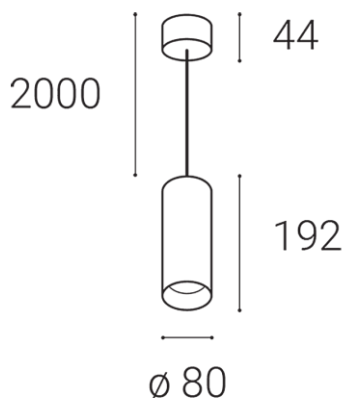

LUKY Z, B

Name
Code
Color
Power
Lumen output
Color temperature
Efficacy
Driver
Electrical insulation class
Voltage / Frequency

Color Rendering Index
SDCM
Light beam angle
Unified Glare Rating
Light source
Dimmable
LED Lifetime
Warranty
Ingress Protection
Material

Product

LUKY Z, B
3251433D
BLACK / RAL 9005

Power

20W ± 10 %
1900lm ± 10 %
3000K
95lm/W
490 mA

220-240V/50-60Hz

Information

90+
< 3
60°
<19
LED
DALI/PUSH
L80B20 50.000h 25°C
5 YEAR

Other data