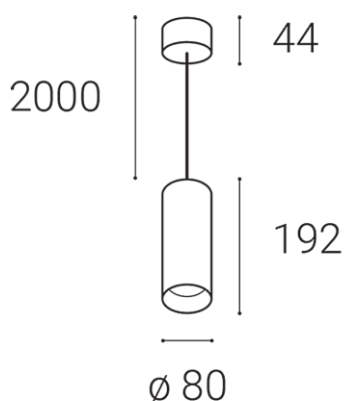

LUKY Z, B

Name	LUKY Z, B
Code	3251433
Color	BLACK / RAL 9005
Power	10-20W ± 10 %
Lumen output	960-1900lm ± 10 %
Color temperature	3000K
Efficacy	95lm/W
Driver	250-500 mA
Electrical insulation class	<input type="checkbox"/>
Voltage / Frequency	220-240V/50-60Hz
Color Rendering Index	90+
SDCM	< 3
Light beam angle	60°
Unified Glare Rating	<19
Light source	LED
Dimmable	ON/OFF
LED Lifetime	L80B20 50.000h 25°C
Warranty	5 YEAR
Ingress Protection	IP 20
Material	ALUMINIUM/PMMA

Product

LUKY Z, B
3251433
BLACK / RAL 9005

Power

10-20W ± 10 %
960-1900lm ± 10 %
3000K
95lm/W

250-500 mA

220-240V/50-60Hz

Information

90+
< 3
60°
<19
LED
ON/OFF
L80B20 50.000h 25°C
5 YEAR