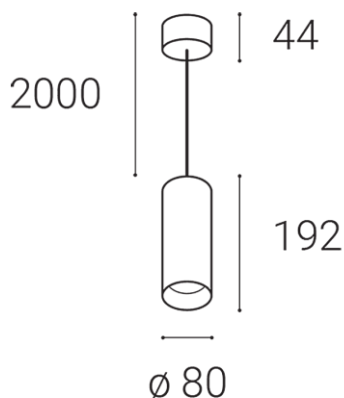

LUKY Z, W

Name	
Code	
Color	
Power	
Lumen output	
Color temperature	
Efficacy	
Driver	
Electrical insulation class	
Voltage / Frequency	
Color Rendering Index	
SDCM	
Light beam angle	
Unified Glare Rating	
Light source	
Dimmable	
LED Lifetime	
Warranty	
Ingress Protection	
Material	

Product

LUKY Z, W

3251441D

WHITE / RAL 9003

Power

20W ± 10 %

1900lm ± 10 %

4000K

95lm/W

490 mA

220-240V/50-60Hz

Information

90+

< 3

60°

<19

LED

DALI/PUSH

L80B20 50.000h 25°C

5 YEAR

Other data

IP 20

ALUMINIUM/PMMA

EN