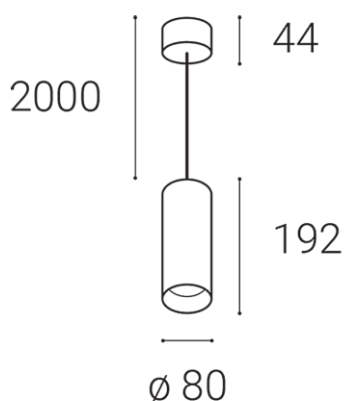

LUKY Z, W

Name	
Code	
Color	
Power	
Lumen output	
Color temperature	
Efficacy	
Driver	
Electrical insulation class	
Voltage / Frequency	
Color Rendering Index	
SDCM	
Light beam angle	
Unified Glare Rating	
Light source	
Dimmable	
LED Lifetime	
Warranty	
Ingress Protection	
Material	

Product

LUKY Z, W

3251441

WHITE / RAL 9003

Power

10-20W ± 10 %

960-1900lm ± 10 %

4000K

95lm/W

250-500 mA

220-240V/50-60Hz

Information

90+

< 3

60°

<19

LED

ON/OFF

L80B20 50.000h 25°C

5 YEAR

Other data

IP 20

ALUMINIUM/PMMA

EN