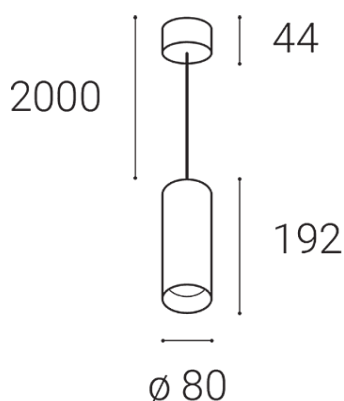

LUKY Z, W

Name	
Code	
Color	
Power	
Lumen output	
Color temperature	
Efficacy	
Driver	
Electrical insulation class	<input type="checkbox"/>
Voltage / Frequency	
Color Rendering Index	
SDCM	
Light beam angle	
Unified Glare Rating	
Light source	
Dimmable	
LED Lifetime	
Warranty	
Ingress Protection	
Material	

Product

LUKY Z, W

3251431

WHITE / RAL 9003

Power

10-20W ± 10 %

960-1900lm ± 10 %

3000K

95lm/W

250-500 mA

220-240V/50-60Hz

Information

90+

< 3

60°

<19

LED

ON/OFF

L80B20 50.000h 25°C

5 YEAR

Other data

IP 20

ALUMINIUM/PMMA

EN