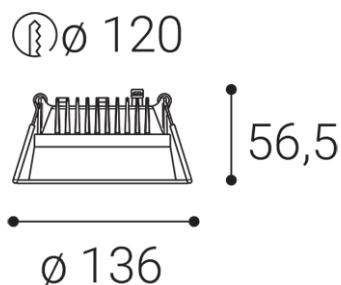

ZETA S, W

Name	ZETA S, W
Code	2250531D
Color	WHITE / RAL 9003
Power	15W ± 10 %
Lumen output	1620lm ± 10 %
Color temperature	3000K
Efficacy	108lm/W
Driver	350 mA
Electrical insulation class	II
Voltage / Frequency	220-240V/50-60Hz
Color Rendering Index	90+
SDCM	< 3
Light beam angle	90°
Unified Glare Rating	<19
Light source	LED
Dimmable	DALI/PUSH
LED Lifetime	L80B20 50.000h 25°C
Warranty	5 YEAR
Ingress Protection	IP 44
Material	ALUMINIUM/PMMA

Product

ZETA S, W

2250531D

WHITE / RAL 9003

Power

15W ± 10 %

1620lm ± 10 %

3000K