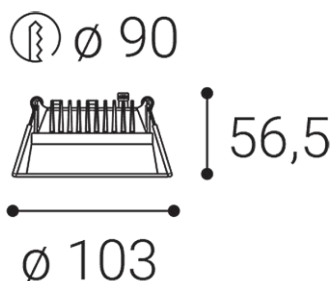

ZETA XS, W

Name	ZETA XS, W
Code	2250431D
Color	WHITE / RAL 9003
Power	10w ± 10 %
Lumen output	1000lm ± 10 %
Color temperature	3000K
Efficacy	100lm/W
Driver	350 mA
Electrical insulation class	⚡
Voltage / Frequency	220-240V/50-60Hz
Color Rendering Index	90+
SDCM	< 3
Light beam angle	90°
Unified Glare Rating	<19
Light source	LED
Dimmable	DALI/PUSH
LED Lifetime	L80B20 50.000h 25°C
Warranty	5 YEAR
Ingress Protection	IP 44
Material	ALUMINIUM/PMMA

Product

ZETA XS, W

2250431D

WHITE / RAL 9003

Power

10w ± 10 %

1000lm ± 10 %

3000K