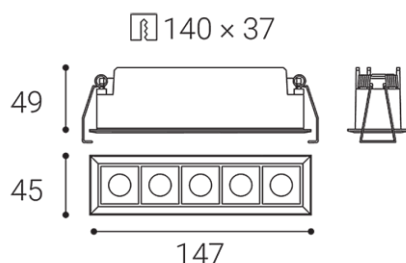

LINEAR 5, B

Name	LINEAR 5, B
Code	2250933D
Color	BLACK / RAL 9005
Power	10W ± 10 %
Lumen output	1050lm ± 10 %
Color temperature	3000K
Efficacy	105lm/W
Driver	700 mA
Electrical insulation class	III
Voltage / Frequency	220-240V/50-60Hz
Color Rendering Index	90+
SDCM	< 3
Light beam angle	45°
Unified Glare Rating	<19
Light source	LED
Dimmable	DALI/PUSH
LED Lifetime	L80B20 50.000h 25°C
Warranty	5 YEAR
Ingress Protection	IP 20
Material	ALUMINIUM/PC

Product

LINEAR 5, B
2250933D
BLACK / RAL 9005

Power

10W ± 10 %
1050lm ± 10 %
3000K
105lm/W
700 mA

220-240V/50-60Hz

Information

90+
< 3
45°
<19
LED
DALI/PUSH
L80B20 50.000h 25°C
5 YEAR

Other data