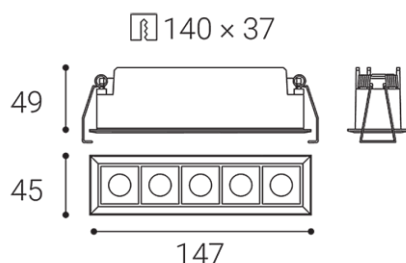

LINEAR 5, W

Name	LINEAR 5, W
Code	2250931D
Color	WHITE / RAL 9003
Power	10W ± 10 %
Lumen output	1050lm ± 10 %
Color temperature	3000K
Efficacy	105lm/W
Driver	700 mA
Electrical insulation class	III
Voltage / Frequency	220-240V/50-60Hz
Color Rendering Index	90+
SDCM	< 3
Light beam angle	45°
Unified Glare Rating	<19
Light source	LED
Dimmable	DALI/PUSH
LED Lifetime	L80B20 50.000h 25°C
Warranty	5 YEAR
Ingress Protection	IP 20
Material	ALUMINIUM/PC

Product

LINEAR 5, W

2250931D

WHITE / RAL 9003

Power

10W ± 10 %

1050lm ± 10 %

3000K