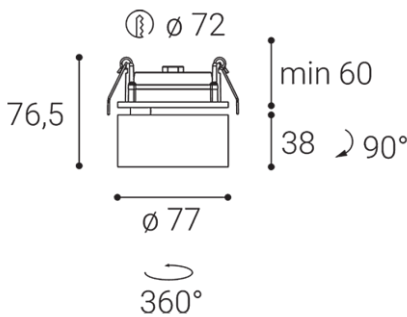

KLIP, WB

Name	KLIP, WB
Code	21507313D
Color	WHITE/BLACK / RAL 9003/9005
Power	11W ± 10 %
Lumen output	770lm ± 10 %
Color temperature	3000K
Efficacy	70lm/W
Driver	250 mA
Electrical insulation class	⏚
Voltage / Frequency	220-240V/50-60Hz
Color Rendering Index	90+
SDCM	< 3
Light beam angle	30°
Unified Glare Rating	N/A
Light source	LED
Dimmable	DALI/PUSH
LED Lifetime	L80B20 50.000h 25°C
Warranty	5 YEAR
Ingress Protection	IP 20
Material	ALUMINIUM/PMMA

Product

Name
KLIP, WB
Code
21507313D
Color
WHITE/BLACK / RAL 9003/9005

Power

Power
11W ± 10 %
Lumen output
770lm ± 10 %
Color temperature
3000K
Efficacy
70lm/W
Driver
250 mA

Electrical insulation class
⏚
Voltage / Frequency
220-240V/50-60Hz