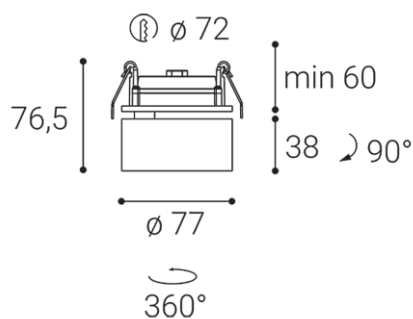

KLIP, BW

| | |
|------------------------------------|-----------------------------|
| Name | KLIP, BW |
| Code | 21507331D |
| Color | BLACK/WHITE / RAL 9005/9003 |
| Power | 11W ± 10 % |
| Lumen output | 770lm ± 10 % |
| Color temperature | 3000K |
| Efficacy | 70lm/W |
| Driver | 250 mA |
| Electrical insulation class | Ⅲ |
| Voltage / Frequency | 220-240V/50-60Hz |
| Color Rendering Index | 90+ |
| SDCM | < 3 |
| Light beam angle | 30° |
| Unified Glare Rating | N/A |
| Light source | LED |
| Dimmable | DALI/PUSH |
| LED Lifetime | L80B20 50.000h 25°C |
| Warranty | 5 YEAR |
| Ingress Protection | IP 20 |
| Material | ALUMINIUM/PMMA |

Product

Name
KLIP, BW
Code
21507331D
Color
BLACK/WHITE / RAL 9005/9003

Power

Power
11W ± 10 %
Lumen output
770lm ± 10 %
Color temperature
3000K
Efficacy
70lm/W

Driver
250 mA

Voltage / Frequency
220-240V/50-60Hz