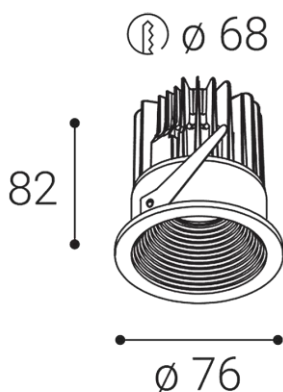

SPLASH, B

Name	SPLASH, B
Code	2111033D
Color	BLACK / RAL 9005
Power	7W ± 10 %
Lumen output	525lm ± 10 %
Color temperature	3000K
Efficacy	75lm/W
Driver	350 mA
Electrical insulation class	III
Voltage / Frequency	220-240V/50-60Hz
Color Rendering Index	90+
SDCM	< 3
Light beam angle	60°
Unified Glare Rating	N/A
Light source	LED
Dimmable	DALI/PUSH
LED Lifetime	L80B20 50.000h 25°C
Warranty	5 YEAR
Ingress Protection	IP 54
Material	ALUMINIUM/PMMA

Product

SPLASH, B
2111033D
BLACK / RAL 9005

Power

7W ± 10 %
525lm ± 10 %
3000K
75lm/W

350 mA

220-240V/50-60Hz

Information

90+
< 3
60°
N/A
LED
DALI/PUSH
L80B20 50.000h 25°C
5 YEAR

Other data

IP 54
ALUMINIUM/PMMA

EN

Recessed spot light for interior or exterior mounting with IP54, equipped with COB LED.

Housing made of aluminium. Available in white and black color.

Application:

general or accent lighting, intended for residential or commercial areas (hallway, bathrooms, humid places, entrance areas, terraces, toilet)