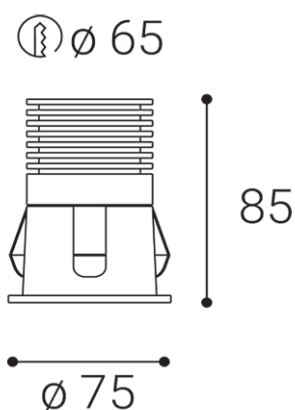

RAY M, B

Name
Code
Color
Power
Lumen output
Color temperature
Efficacy
Driver
Electrical insulation class
Voltage / Frequency

Color Rendering Index
SDCM
Light beam angle
Unified Glare Rating
Light source
Dimmable
LED Lifetime
Warranty
Ingress Protection
Material

Product

RAY M, B
2250333D
BLACK / RAL 9005

Power

10W ± 10 %
790lm ± 10 %
3000K
79lm/W
200 mA
220-240V/50-60Hz

Information

90+
< 3
36°
<19
LED
DALI/PUSH
L80B20 50.000h 25°C
5 YEAR

Other data

IP 44
ALUMINIUM/PC

EN

Series of recessed spot lights for interior mounting, equipped with COB LED.
Housing made of aluminium. Available in 3 different sizes in white and black color.
Application:
general or accent lighting, intended for residential or commercial areas (hallway, wardrobes, entrance areas, bar, receptions, working palces)

CZ

Řada zapuštěných bodových svítidel určených pro montáž do interiéru. Světelný zdroj - LED COB.
Svítidlo je vyrobeno z hliníku.
K dispozici ve 3 různých velikostech v bílé a černé barvě.
Použití:
obecné nebo bodové osvětlení určené pro obytné nebo komerční prostory (chodba, šatníky, vstupní prostory, bar, recepce, pracovní místa, pokoje)

DE

Serie von Einbaustrahlern für die Innenmontage, ausgestattet mit COB-LED.
Gehäuse aus Aluminium.
Erhältlich in 3 verschiedenen Größen in weißer und schwarzer Farbe.
Anwendung:
Allgemein- oder Akzentbeleuchtung für Wohn- oder Geschäftsbereiche (Flur, Garderoben, Eingangsbereiche, Bar, Empfänge, Arbeitsbereiche)

SK

Séria zapustených bodových svietidiel určených pre montáž do interiéru. Svetelný zdroj - COB LED.
Svietidlo je vyrobené z hliníka.
K dispozícii v 3 rôznych veľkostiach v bielej a čiernej farbe.
Použitie:
všeobecné alebo akcentačné osvetlenie určené pre obytné alebo komerčné priestory (chodba, skrine, vstupné priestory, bar, recepcia, pracovné miesta)