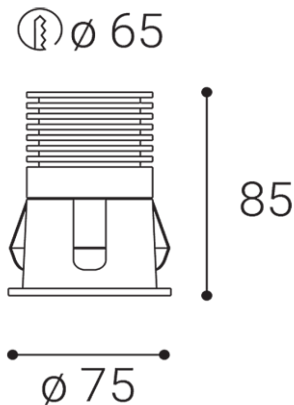

RAY M, W

Name	
Code	
Color	
Power	
Lumen output	
Color temperature	
Efficacy	
Driver	
Electrical insulation class	
Voltage / Frequency	
Color Rendering Index	
SDCM	
Light beam angle	
Unified Glare Rating	
Light source	
Dimmable	
LED Lifetime	
Warranty	
Ingress Protection	
Material	

Product

RAY M, W
2250331D
WHITE / RAL 9003

Power

10W ± 10 %
850lm ± 10 %
3000K
85lm/W
200 mA

220-240V/50-60Hz

Information

90+
< 3
36°
<19
LED
DALI/PUSH
L80B20 50.000h 25°C
5 YEAR

Other data

IP 44
ALUMINIUM/PC

EN

Series of recessed spot lights for interior mounting, equipped with COB LED.
Housing made of aluminium. Available in 3 different sizes in white and black color.
Application:
general or accent lighting, intended for residential or commercial areas (hallway, wardrobes, entrance areas, bar, receptions, working palces)

CZ

Řada zapuštěných bodových svítidel určených pro montáž do interiéru. Světelný zdroj - LED COB.
Svítidlo je vyrobeno z hliníku.
K dispozici ve 3 různých velikostech v bílé a černé barvě.
Použití:
obecné nebo bodové osvětlení určené pro obytné nebo komerční prostory (chodba, šatníky, vstupní prostory, bar, recepce, pracovní místa, pokoje)

DE

Serie von Einbaustrahlern für die Innenmontage, ausgestattet mit COB-LED.
Gehäuse aus Aluminium.
Erhältlich in 3 verschiedenen Größen in weißer und schwarzer Farbe.
Anwendung:
Allgemein- oder Akzentbeleuchtung für Wohn- oder Geschäftsbereiche (Flur, Garderoben, Eingangsbereiche, Bar, Empfänge, Arbeitsbereiche)

SK

Séria zapustených bodových svietidiel určených pre montáž do interiéru. Svetelný zdroj - COB LED.
Svietidlo je vyrobené z hliníka.
K dispozícii v 3 rôznych veľkostiach v bielej a čiernej farbe.
Použitie:
všeobecné alebo akcentačné osvetlenie určené pre obytné alebo komerčné priestory (chodba, skrine, vstupné priestory, bar, recepcia, pracovné miesta)