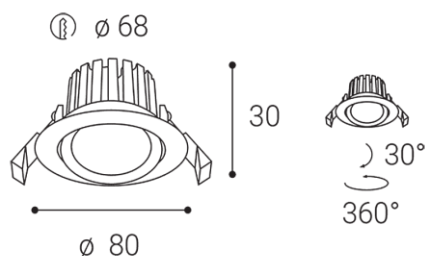

MAX 2, B

Name	
Code	
Color	
Power	
Lumen output	
Color temperature	
Efficacy	
Driver	
Electrical insulation class	
Voltage / Frequency	
Color Rendering Index	
SDCM	
Light beam angle	
Unified Glare Rating	
Light source	
Dimmable	
LED Lifetime	
Warranty	
Ingress Protection	
Material	

Product

Name
MAX 2, B

Code
2231643D

Color
BLACK / RAL 9005

Power

Power
8W ± 10 %

Lumen output
735lm ± 10 %

Color temperature
4000K

Efficacy
92lm/W

Driver
200 mA

Electrical insulation class

Voltage / Frequency
220-240V/50-60Hz

Information

Color Rendering Index
80+

SDCM
< 3

Light beam angle
60°

Unified Glare Rating
N/A

Light source
LED

Dimmable
DALI/PUSH

LED Lifetime
L80B20 50.000h 25°C

Warranty
5 YEAR

Other data

Ingress Protection
IP 65

Material
ALUMINIUM/PMMA

EN

Recessed spot lights for interior or exterior mounting with IP65, equipped with COB LED. The luminaire is available in two versions, fixed and tiltable.

Housing made of aluminium. Available in white and black color.

Application:

general or accent lighting, intended for residential or commercial areas (hallway, bathrooms, humid places, entrance areas, terraces, toilet)

CZ

Zápusťná bodová svítidla určená pro montáž do interiéru i exteriéru s krytím IP65. Světelný zdroj - LED COB. Svítidlo je dostupné ve dvou verzích, v pevné a ve výklopné.

Svítidlo je vyrobeno z hliníku.

K dispozici v bílé a černé barvě.

Použití:

všeobecné nebo bodové osvětlení určené pro obytné nebo komerční prostory (předsíň, koupelna, vlhká místa, vstupní prostory, terasy, WC)

DE

Einbaustrahler für Innen- oder Außenmontage mit IP65, ausgestattet mit COB LED. Die Leuchte ist in zwei Versionen erhältlich: fest und kippbar. Gehäuse aus Aluminium.

Erhältlich in weißer und schwarzer Farbe.

Anwendung:

Allgemein- oder Akzentbeleuchtung, für Wohn- oder Geschäftsräume (Flur, Badezimmer, Feuchträume, Eingangsbereiche, Terrassen, Toilette)

SK

Zapustené bodové svietidlá určené pre montáž do interiéru aj exteriéru s IP65. Svetelný zdroj - COB LED. Svietidlo je dostupné v dvoch verzách, v pevnej a vo výklopnej.

Svietidlo je vyrobené z hliníka.

K dispozícii v bielej a čiernej farbe.

Použitie:

všeobecné alebo akcentačné osvetlenie určené pre obytné alebo komerčné priestory (chodba, kúpeľňa, vlhké miesta, vstupné priestory, terasy, WC)