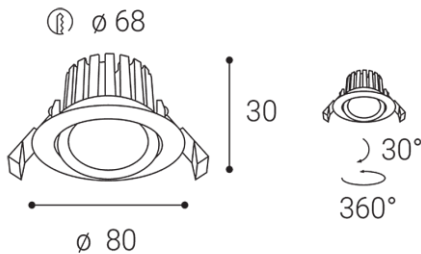

MAX 2, B

Name	
Code	
Color	
Power	
Lumen output	
Color temperature	
Efficacy	
Driver	
Electrical insulation class	
Voltage / Frequency	
Color Rendering Index	
SDCM	
Light beam angle	
Unified Glare Rating	
Light source	
Dimmable	
LED Lifetime	
Warranty	
Ingress Protection	
Material	

Product

MAX 2, B
2231643
BLACK / RAL 9005

Power

8W ± 10 %
735lm ± 10 %
4000K
92lm/W
185 mA

☐
220-240V/50-60Hz

Information

80+
< 3
60°
N/A
LED
ON/OFF
L80B20 50.000h 25°C
5 YEAR

Other data

IP 65
ALUMINIUM/PMMA

EN

Recessed spot lights for interior or exterior mounting with IP65, equipped with COB LED. The luminaire is available in two versions, fixed and tiltable. Housing made of aluminium. Available in white and black color.
Application:
general or accent lighting, intended for residential or commercial areas (hallway, bathrooms, humid places, entrance areas, terraces, toilet)

CZ

Zápusťná bodová svítidla určená pro montáž do interiéru i exteriéru s krytím IP65. Světelný zdroj - LED COB. Svítidlo je dostupné ve dvou verzích, v pevné a ve výklopné. Svítidlo je vyrobeno z hliníku.
K dispozici v bílé a černé barvě.
Použití:
všeobecné nebo bodové osvětlení určené pro obytné nebo komerční prostory (předsíní, koupelna, vlhká místa, vstupní prostory, terasy, WC)

DE

Einbaustrahler für Innen- oder Außenmontage mit IP65, ausgestattet mit COB LED. Die Leuchte ist in zwei Versionen erhältlich: fest und kippbar. Gehäuse aus Aluminium.
Erhältlich in weißer und schwarzer Farbe.
Anwendung:
Allgemein- oder Akzentbeleuchtung, für Wohn- oder Geschäftsräume (Flur, Badezimmer, Feuchträume, Eingangsbereiche, Terrassen, Toilette)

SK

Zapustené bodové svietidlá určené pre montáž do interiéru aj exteriéru s IP65. Svetelný zdroj - COB LED. Svietidlo je dostupné v dvoch verziách, v pevnej a vo výklopnej. Svietidlo je vyrobené z hliníka.
K dispozícii v bielej a čiernej farbe.
Použitie:
všeobecné alebo akcentačné osvetlenie určené pre obytné alebo komerčné priestory (chodba, kúpeľňa, vlhké miesta, vstupné priestory, terasy, WC)