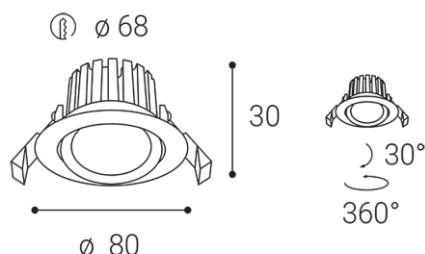

MAX 2, B

Name	
Code	
Color	
Power	
Lumen output	
Color temperature	
Efficacy	
Driver	
Electrical insulation class	
Voltage / Frequency	
Color Rendering Index	
SDCM	
Light beam angle	
Unified Glare Rating	
Light source	
Dimmable	
LED Lifetime	
Warranty	
Ingress Protection	
Material	

Product

MAX 2, B
2231633
BLACK / RAL 9005

Power

8W ± 10 %
735lm ± 10 %
3000K
92lm/W
185 mA

☐
220-240V/50-60Hz

Information

80+
< 3
60°
N/A
LED
ON/OFF
L80B20 50.000h 25°C
5 YEAR

Other data

IP 65
ALUMINIUM/PMMA

EN

Recessed spot lights for interior or exterior mounting with IP65, equipped with COB LED. The luminaire is available in two versions, fixed and tiltable.

Housing made of aluminium. Available in white and black color.

Application:

general or accent lighting, intended for residential or commercial areas (hallway, bathrooms, humid places, entrance areas, terraces, toilet)

CZ

Zápusťná bodová světla určena pro montáž do interiéru i exteriéru s krytím IP65. Světelný zdroj - LED COB. Světlo je dostupné ve dvou verzích, v pevné a ve výklopné.

Světlo je vyrobeno z hliníku.

K dispozici v bílé a černé barvě.

Použití:

všeobecné nebo bodové osvětlení určené pro obytné nebo komerční prostory (předsíní, koupelna, vlhká místa, vstupní prostory, terasy, WC)

DE

Einbaustrahler für Innen- oder Außenmontage mit IP65, ausgestattet mit COB LED. Die Leuchte ist in zwei Versionen erhältlich: fest und kippbar. Gehäuse aus Aluminium.

Erhältlich in weißer und schwarzer Farbe.

Anwendung:

Allgemein- oder Akzentbeleuchtung, für Wohn- oder Geschäftsräume (Flur, Badezimmer, Feuchträume, Eingangsbereiche, Terrassen, Toilette)

SK

Zapustené bodové svetidlá určené pre montáž do interiéru aj exteriéru s IP65. Svetelný zdroj - COB LED. Svetidlo je dostupné v dvoch verzách, v pevnej a vo výklopnej.

Svetidlo je vyrobené z hliníka.

K dispozícii v bielej a čiernej farbe.

Použitie:

všeobecné alebo akcentačné osvetlenie určené pre obytné alebo komerčné priestory (chodba, kúpeľňa, vlhké miesta, vstupné priestory, terasy, WC)