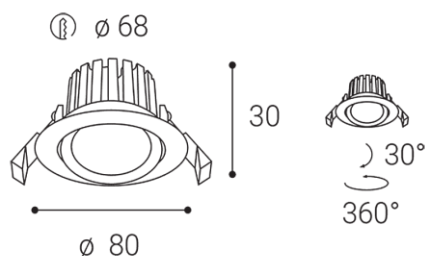

MAX 2, W

Name	
Code	
Color	
Power	
Lumen output	
Color temperature	
Efficacy	
Driver	
Electrical insulation class	
Voltage / Frequency	
Color Rendering Index	
SDCM	
Light beam angle	
Unified Glare Rating	
Light source	
Dimmable	
LED Lifetime	
Warranty	
Ingress Protection	
Material	