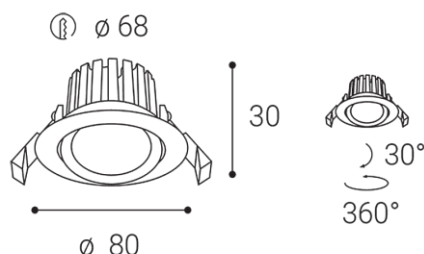

MAX 2, W

Name	
Code	
Color	
Power	
Lumen output	
Color temperature	
Efficacy	
Driver	
Electrical insulation class	
Voltage / Frequency	
Color Rendering Index	
SDCM	
Light beam angle	
Unified Glare Rating	
Light source	
Dimmable	
LED Lifetime	
Warranty	
Ingress Protection	
Material	