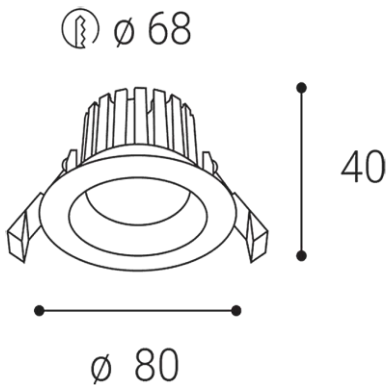

MAX 1, W

Name	
Code	
Color	
Power	
Lumen output	
Color temperature	
Efficacy	
Driver	
Electrical insulation class	
Voltage / Frequency	
Color Rendering Index	
SDCM	
Light beam angle	
Unified Glare Rating	
Light source	
Dimmable	
LED Lifetime	
Warranty	
Ingress Protection	
Material	

Product

MAX 1, W

2231531D

WHITE / RAL 9016

Power

8W ± 10 %

735lm ± 10 %

3000K

92lm/W

200 mA

220-240V/50-60Hz

Information

80+

< 3

60°

N/A

LED

DALI/PUSH

L80B20 50.000h 25°C

5 YEAR

Other data

IP 65

ALUMINIUM/PMMA

EN

Recessed spot lights for interior or exterior mounting with IP65, equipped with COB LED. The luminaire is available in two versions, fixed and tiltable.

Housing made of aluminium. Available in white and black color.

Application:

general or accent lighting, intended for residential or commercial areas (hallway, bathrooms, humid places, entrance areas, terraces, toilet)

CZ

Zápusťná bodová svítidla určená pro montáž do interiéru i exteriéru s krytím IP65. Světelný zdroj - LED COB. Svítidlo je dostupné ve dvou verzích, v pevné a ve výklopné.

Svítidlo je vyrobeno z hliníku.

K dispozici v bílé a černé barvě.

Použití:

všeobecné nebo bodové osvětlení určené pro obytné nebo komerční prostory (předsíň, koupelna, vlhká místa, vstupní prostory, terasy, WC)

DE

Einbaustrahler für Innen- oder Außenmontage mit IP65, ausgestattet mit COB LED. Die Leuchte ist in zwei Versionen erhältlich: fest und kippbar. Gehäuse aus Aluminium.

Erhältlich in weißer und schwarzer Farbe.

Anwendung:

Allgemein- oder Akzentbeleuchtung, für Wohn- oder Geschäftsräume (Flur, Badezimmer, Feuchträume, Eingangsbereiche, Terrassen, Toilette)

SK

Zápusťné bodové svietidlá určené pre montáž do interiéru aj exteriéru s IP65. Svetelný zdroj - COB LED. Svietidlo je dostupné v dvoch verzách, v pevnej a vo výklopnej.

Svietidlo je vyrobené z hliníka.

K dispozícii v bielej a čiernej farbe.

Použitie:

všeobecné alebo akcentačné osvetlenie určené pre obytné alebo komerčné priestory (chodba, kúpeľňa, vlhké miesta, vstupné priestory, terasy, WC)