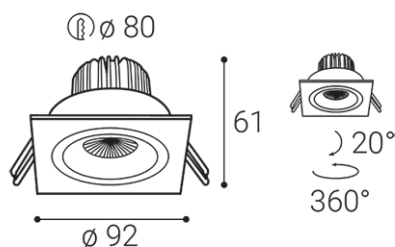

192N, W

Name	192N, W
Code	2160431D
Color	WHITE / RAL 9003
Power	6W ± 10 %
Lumen output	530lm ± 10 %
Color temperature	3000K
Efficacy	88lm/W
Driver	700 mA
Electrical insulation class	⏚
Voltage / Frequency	220-240V/50-60Hz
Color Rendering Index	80+
SDCM	< 3
Light beam angle	36°
Unified Glare Rating	N/A
Light source	LED
Dimmable	DALI/PUSH
LED Lifetime	L80B20 50.000h 25°C
Warranty	5 YEAR
Ingress Protection	IP 20
Material	ALUMINIUM/PMMA

Product

Name
192N, W
Code
2160431D
Color
WHITE / RAL 9003

Power

Power
6W ± 10 %
Lumen output
530lm ± 10 %
Color temperature
3000K
Efficacy
88lm/W

Driver
700 mA

Electrical insulation class
⏚
Voltage / Frequency
220-240V/50-60Hz