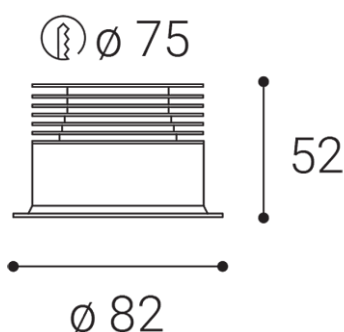

SPOT C, W

Name	
Code	
Color	
Power	
Lumen output	
Color temperature	
Efficacy	
Driver	
Electrical insulation class	
Voltage / Frequency	
Color Rendering Index	
SDCM	
Light beam angle	
Unified Glare Rating	
Light source	
Dimmable	
LED Lifetime	
Warranty	
Ingress Protection	
Material	

Product

SPOT C, W

2150641D

WHITE / RAL 9003

Power

9W ± 10 %

820lm ± 10 %

4000K