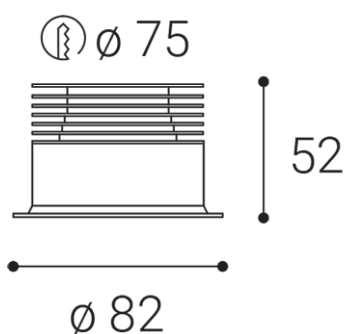

SPOT B, B

Name	SPOT B, B
Code	2150233D
Color	BLACK / RAL 9005
Power	9W ± 10 %
Lumen output	735lm ± 10 %
Color temperature	3000K
Efficacy	82lm/W
Driver	200 mA
Electrical insulation class	III
Voltage / Frequency	220-240V/50-60Hz
Color Rendering Index	90+
SDCM	< 3
Light beam angle	60°
Unified Glare Rating	N/A
Light source	LED
Dimmable	DALI/PUSH
LED Lifetime	L80B20 50.000h 25°C
Warranty	5 YEAR
Ingress Protection	IP 44
Material	ALUMINIUM/PMMA

Product

SPOT B, B

2150233D

BLACK / RAL 9005

Power

9W ± 10 %

735lm ± 10 %

3000K