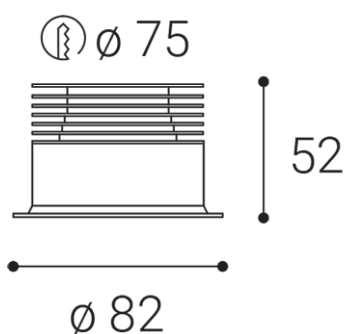

SPOT B, W

Name	SPOT B, W
Code	2150541D
Color	WHITE / RAL 9003
Power	9W ± 10 %
Lumen output	820lm ± 10 %
Color temperature	4000K
Efficacy	91lm/W
Driver	200 mA
Electrical insulation class	III
Voltage / Frequency	220-240V/50-60Hz
Color Rendering Index	90+
SDCM	< 3
Light beam angle	60°
Unified Glare Rating	N/A
Light source	LED
Dimmable	DALI/PUSH
LED Lifetime	L80B20 50.000h 25°C
Warranty	5 YEAR
Ingress Protection	IP 44
Material	ALUMINIUM/PMMA

Product

SPOT B, W

2150541D

WHITE / RAL 9003

Power

9W ± 10 %

820lm ± 10 %

4000K