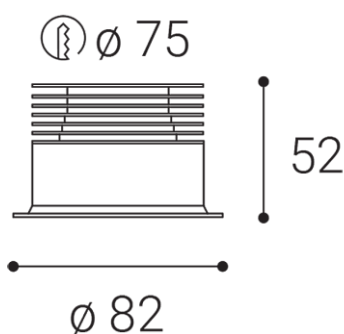

SPOT B, W

Name	SPOT B, W
Code	2150231D
Color	WHITE / RAL 9003
Power	9W ± 10 %
Lumen output	735lm ± 10 %
Color temperature	3000K
Efficacy	82lm/W
Driver	200 mA
Electrical insulation class	III
Voltage / Frequency	220-240V/50-60Hz
Color Rendering Index	90+
SDCM	< 3
Light beam angle	60°
Unified Glare Rating	N/A
Light source	LED
Dimmable	DALI/PUSH
LED Lifetime	L80B20 50.000h 25°C
Warranty	5 YEAR
Ingress Protection	IP 44
Material	ALUMINIUM/PMMA

Product

SPOT B, W

2150231D

WHITE / RAL 9003

Power

9W ± 10 %

735lm ± 10 %

3000K