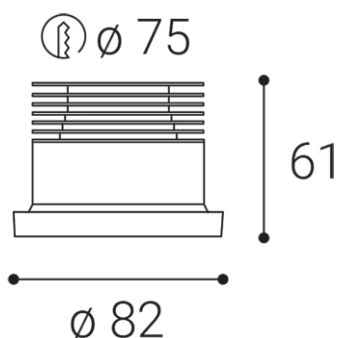

SPOT A, B

Name	SPOT A, B
Code	2150443D
Color	BLACK / RAL 9005
Power	9W ± 10 %
Lumen output	820lm ± 10 %
Color temperature	4000K
Efficacy	91lm/W
Driver	200 mA
Electrical insulation class	III
Voltage / Frequency	220-240V/50-60Hz
Color Rendering Index	90+
SDCM	< 3
Light beam angle	60°
Unified Glare Rating	N/A
Light source	LED
Dimmable	DALI/PUSH
LED Lifetime	L80B20 50.000h 25°C
Warranty	5 YEAR
Ingress Protection	IP 44
Material	ALUMINIUM/PMMA

Product

SPOT A, B
2150443D
BLACK / RAL 9005

Power

9W ± 10 %
820lm ± 10 %
4000K
91lm/W

200 mA

220-240V/50-60Hz

Information

90+
< 3
60°
N/A
LED
DALI/PUSH
L80B20 50.000h 25°C
5 YEAR