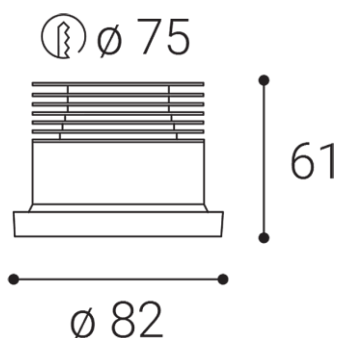

SPOT A, B

Name	
Code	
Color	
Power	
Lumen output	
Color temperature	
Efficacy	
Driver	
Electrical insulation class	
Voltage / Frequency	
Color Rendering Index	
SDCM	
Light beam angle	
Unified Glare Rating	
Light source	
Dimmable	
LED Lifetime	
Warranty	
Ingress Protection	
Material	

Product

SPOT A, B

2150133D

BLACK / RAL 9005

Power

9W ± 10 %

735lm ± 10 %

3000K