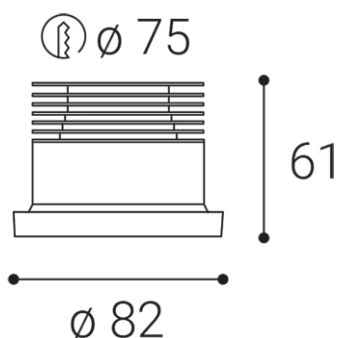

SPOT A, W

Name	
Code	
Color	
Power	
Lumen output	
Color temperature	
Efficacy	
Driver	
Electrical insulation class	
Voltage / Frequency	
Color Rendering Index	
SDCM	
Light beam angle	
Unified Glare Rating	
Light source	
Dimmable	
LED Lifetime	
Warranty	
Ingress Protection	
Material	

Product

SPOT A, W

2150131D

WHITE / RAL 9003

Power

9W ± 10 %

735lm ± 10 %

3000K