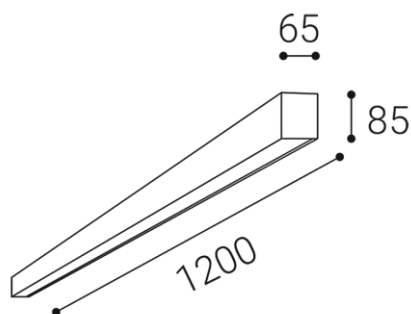

LINO LASER 120 P, B

Name
Code
Color
Power
Lumen output
Color temperature
Efficacy
Driver
Electrical insulation class
Voltage / Frequency
Color Rendering Index
SDCM
Light beam angle
Unified Glare Rating
Light source
Dimmable
LED Lifetime
Warranty
Ingress Protection
Material

Product

LINO LASER 120 P, B

1312343

BLACK / RAL 9005

Power

24-32W ± 10 %

2880-3840lm ± 10 %

4000K

120lm/W

500-700 mA

220-240V/50-60Hz

Information

80+

< 3

65°

<16

LED

ON/OFF

L90B10 50.000h 25°C

5 YEAR

Other data

IP 20

ALUMINIUM/PMMA

EN

Linear surface light fitting for interior mounting, equipped with SMD LEDs. Slim design with screwless endcaps. The luminaire has an extremely low UGR.

Housing made of aluminium, opal or microprismatic diffuser.

Available in 3 black color.

Application:

general lighting, intended for residential or commercial areas (livingrooms, guest or bedrooms, entrance areas, kitchen, receptions)

CZ

Lineární svítidlo určené pro stropní montáž do interiéru. Světelný zdroj - SMD LED. Štíhlý design s bezšroubovými koncovkami. Svítidlo má mimořádně nízké UGR.

Svítidlo je vyrobeno z hliníku, opalový nebo mikroprizmatický difúzor.

K dispozici v černé barvě.

Použití:

všeobecné osvětlení určené pro obytné nebo komerční prostory (pokoj, ložnice, skříň, vstupní prostory, kuchyně, recepce, kanceláře)

DE

Lineare Leuchte für die Deckenmontage im Innenraum, ausgestattet mit SMD-LEDs. Schlankes Design mit schraubenlosen Anschlüssen. Die Leuchte hat ein extrem niedriges UGR. Aluminiumgehäuse, opaler oder mikroprismatischer Diffusor. Verfügbar in schwarz.

Anwendung:

Allgemeinbeleuchtung für Wohn oder Geschäftsräume (Räume, Schlafzimmer, Schränke, Empfang, Eingangsbereiche, Küche, Büros)

SK

Lineárne svietidlo určené pre montáž na strop do interiéru. Svetelný zdroj - SMD LED diódy. Štíhly dizajn s bezskrutkovými koncovkami. Svietidlo má mimoriadne nízke UGR. Svetidlo je vyrobené z hliníka.

K dispozícii v čiernej farbe.

Použitie:

všeobecné osvetlenie určené pre obytné alebo komerčné priestory (izby, spálne, šatníky, vstupné priestory, kuchyňa, recepcie, kancelárie)