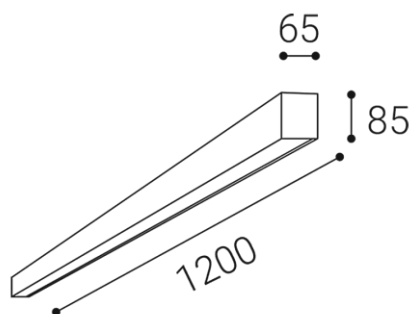

LINO 120 P, B

Name	
Code	
Color	
Power	
Lumen output	
Color temperature	
Efficacy	
Driver	
Electrical insulation class	
Voltage / Frequency	
Color Rendering Index	
SDCM	
Light beam angle	
Unified Glare Rating	
Light source	
Dimmable	
LED Lifetime	
Warranty	
Ingress Protection	
Material	

Product

LINO 120 P, B

1310353D

BLACK / RAL 9005

Power

32W ± 10 %

3680lm ± 10 %

3000K/3500K/4000K

115lm/W

800 mA

220-240V/50-60Hz

Information

80+

< 3

160°

PRISMA DIFFUSER <19

LED

DALI

L90B10 50.000h 25°C

5 YEAR

Other data

IP 20

ALUMINIUM/PMMA

EN

Linear surface light fitting for interior mounting, equipped with SMD LEDs. Slim design with screwless endcaps. Housing made of aluminium, opal or microprismatic diffuser.

Available in 3 lengths, white and black color.

Application:

general lighting, intended for residential or commercial areas (livingrooms, guest or bedrooms, entrance areas, kitchen, receptions)

CZ

Lineární svítidlo určené pro stropní montáž do interiéru. Světelný zdroj - SMD LED. Štíhlý design s bezšroubovými koncovkami. Svítidlo je vyrobeno z hliníku, opalový nebo mikroprizmatický difúzor.

K dispozici ve 3 různých velikostech, bílé a černé barvě.

Použití:

všeobecné osvětlení určené pro obytné nebo komerční prostory (pokoj, ložnice, skříň, vstupní prostory, kuchyně, recepce, kanceláře)

DE

Lineare Leuchte für die Deckenmontage im Innenraum, ausgestattet mit SMD-LEDs. Schlankes Design mit schraubenlosen Anschlüssen.

Aluminiumgehäuse, opaler oder mikroprismatischer Diffusor. Verfügbar in 3 Längen, in weiß und schwarz.

Anwendung:

Allgemeinbeleuchtung für Wohn oder Geschäftsräume (Räume, Schlafzimmer, Schränke, Empfang, Eingangsbereiche, Küche, Büros)

SK

Lineárne svietidlo určené pre montáž na strop do interiéru. Svetelný zdroj - SMD LED diódy. Štíhly dizajn s bezskrutkovými koncovkami. Svietidlo je vyrobené z hliníka, opalový alebo mikroprizmatický difúzor.

K dispozícii v 3 rôznych veľkostiach, bielej a čiernej farbe.

Použitie:

všeobecné osvetlenie určené pre obytné alebo komerčné priestory (izby, spálne, šatníky, vstupné priestory, kuchyňa, recepcie, kancelárie)