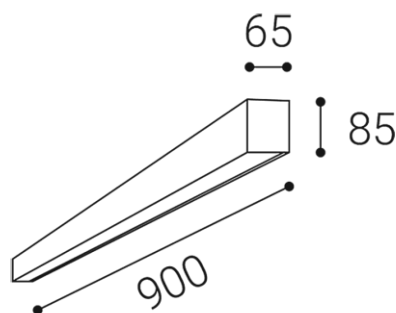

LINO 90 P, B

Name	
Code	
Color	
Power	
Lumen output	
Color temperature	
Efficacy	
Driver	
Electrical insulation class	
Voltage / Frequency	
Color Rendering Index	
SDCM	
Light beam angle	
Unified Glare Rating	
Light source	
Dimmable	
LED Lifetime	
Warranty	
Ingress Protection	
Material	

Product

LINO 90 P, B

1310153D

BLACK / RAL 9005

Power

24W ± 10 %

2760lm ± 10 %

3000K/3500K/4000K

115lm/W

600 mA

220-240V/50-60Hz

Information

80+

< 3

160°

PRISMA DIFFUSER <19

LED

DALI

L90B10 50.000h 25°C

5 YEAR

Other data

IP 20

ALUMINIUM/PMMA

EN

Linear surface light fitting for interior mounting, equipped with SMD LEDs. Slim design with screwless endcaps. Housing made of aluminium, opal or microprismatic diffuser.

Available in 3 lengths, white and black color.

Application:

general lighting, intended for residential or commercial areas (livingrooms, guest or bedrooms, entrance areas, kitchen, receptions)

DE

Lineare Leuchte für die Deckenmontage im Innenraum, ausgestattet mit SMD-LEDs. Schlankes Design mit schraubenlosen Anschlüssen.

Aluminiumgehäuse, opaler oder mikroprismatischer Diffusor. Verfügbar in 3 Längen, in weiß und schwarz.

Anwendung:

Allgemeinbeleuchtung für Wohn oder Geschäftsräume (Räume, Schlafzimmer, Schränke, Empfang, Eingangsbereiche, Küche, Büros)

CZ

Lineární svítidlo určené pro stropní montáž do interiéru. Světelný zdroj - SMD LED. Štíhlý design s bezšroubovými koncovkami. Svítidlo je vyrobeno z hliníku, opalový nebo mikroprizmatický difúzor.

K dispozici ve 3 různých velikostech, bílé a černé barvě.

Použití:

všeobecné osvětlení určené pro obytné nebo komerční prostory (pokoj, ložnice, skříň, vstupní prostory, kuchyně, recepce, kanceláře)

SK

Lineárne svietidlo určené pre montáž na strop do interiéru. Svetelný zdroj - SMD LED diódy. Štíhly dizajn s bezskrutkovými koncovkami. Svietidlo je vyrobené z hliníka, opalový alebo mikroprizmatický difúzor.

K dispozícii v 3 rôznych veľkostiach, bielej a čiernej farbe.

Použitie:

všeobecné osvetlenie určené pre obytné alebo komerčné priestory (izby, spálne, šatníky, vstupné priestory, kuchyňa, recepcie, kancelárie)