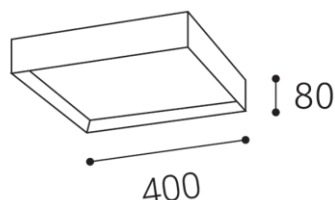

MILO 40, B

Name	MILO 40, B
Code	1272253
Color	BLACK / RAL 9017
Power	30W ± 10 %
Lumen output	2010lm ± 10 %
Color temperature	3000K/4000K
Efficacy	67lm/W
Driver	950 mA
Electrical insulation class	
Voltage / Frequency	220-240V/50-60Hz
Color Rendering Index	90+
SDCM	< 3
Light beam angle	160°
Unified Glare Rating	N/A
Light source	LED
Dimmable	ON/OFF
LED Lifetime	L80B20 50.000h 25°C
Warranty	5 YEAR
Ingress Protection	IP 20
Material	METAL/PMMA