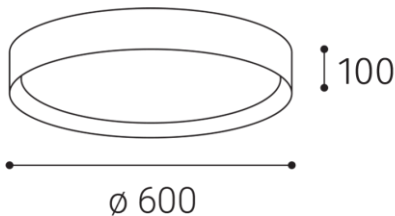

MILA 60, B

Name	
Code	
Color	
Power	
Lumen output	
Color temperature	
Efficacy	
Driver	
Electrical insulation class	
Voltage / Frequency	
Color Rendering Index	
SDCM	
Light beam angle	
Unified Glare Rating	
Light source	
Dimmable	
LED Lifetime	
Warranty	
Ingress Protection	
Material	

Product

MILA 60, B
1272153D
BLACK / RAL 9017

Power

60W ± 10 %
4000lm ± 10 %
3000K/4000K
67lm/W
2 x 950 mA

220-240V/50-60Hz

Information

90+
< 3
160°
N/A
LED
DALI/PUSH
L80B20 50.000h 25°C
5 YEAR

Other data

IP 20
METAL/PMMA

EN

Round ceiling or wall surface light fitting for interior mounting, equipped with SMD LEDs. Available in 2 sizes with soft diffused light.

Housing made of aluminium, opal diffuser made of PMMA.

Available in white and black color, including dimmable versions.

Application:

general lighting, intended for residential or commercial areas (livingrooms, guest or bedrooms, entrance areas, kitchen, receptions)

CZ

Kruhové stropní nebo nástěnné svítidlo určeno pro montáž do interiéru. Světelný zdroj - LED SMD. K dispozici ve 2 velikostech s měkkým difúzním světlem. Svítidlo je vyrobeno z hliníku, opálový difúzor vyrobený z PMMA.

K dispozici v bílé a černé barvě, včetně stmívatelných verzí.

Použití:

všeobecné osvětlení určené pro obytné nebo komerční prostory (obývací pokoj, dětský pokoj nebo ložnice, vstupní prostory, kuchyň, recepce)

DE

Runde Decken- oder Wandaufbauleuchte zur Innenmontage, bestückt mit SMD-LEDs. Verfügbar in 2 Größen mit weichem diffusem Licht. Gehäuse aus Aluminium, opalen Diffusor aus PMMA.

Erhältlich in Weiß und Schwarz, einschließlich dimmbarer Versionen. Anwendung:

Allgemeinbeleuchtung für Wohn- oder Gewerbebereiche (Wohnzimmer, Gäste- oder Schlafzimmer, Eingangsbereiche, Empfänge)

SK

Kruhové stropné alebo nástenné svietidlo pre montáž do interiéru. Svetelný zdroj - LED SMD. K dispozícii je v 2 veľkostiach s mäkkým difúznym svetlom. Svietidlo je vyrobené z hliníka, opálový difúzor z PMMA.

K dispozícii v bielej a čiernej farbe, vrátane stmievateľných verzí.

Použitie:

všeobecné osvetlenie určené pre obytné alebo komerčné priestory (obývacia izba, detská izba alebo spálňa, kuchyňa, recepcia)