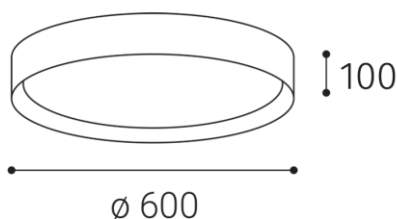

MILA 60, W

Name	
Code	
Color	
Power	
Lumen output	
Color temperature	
Efficacy	
Driver	
Electrical insulation class	
Voltage / Frequency	
Color Rendering Index	
SDCM	
Light beam angle	
Unified Glare Rating	
Light source	
Dimmable	
LED Lifetime	
Warranty	
Ingress Protection	
Material	