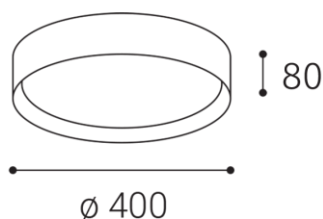

MILA 40, W

Name	
Code	
Color	
Power	
Lumen output	
Color temperature	
Efficacy	
Driver	
Electrical insulation class	
Voltage / Frequency	
Color Rendering Index	
SDCM	
Light beam angle	
Unified Glare Rating	
Light source	
Dimmable	
LED Lifetime	
Warranty	
Ingress Protection	
Material	