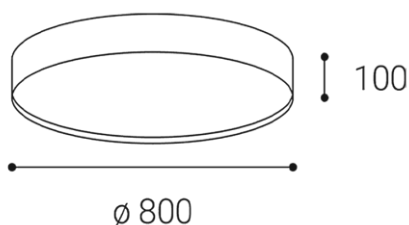

ROMO 80, CF

Name	ROMO 80, CF
Code	1272658D
Color	COFFEE / RAL 8025
Power	80W ± 10 %
Lumen output	5440lm ± 10 %
Color temperature	3000K/4000K
Efficacy	68lm/W
Driver	2100 mA
Electrical insulation class	
Voltage / Frequency	220-240V/50-60Hz
Color Rendering Index	90+
SDCM	< 3
Light beam angle	160°
Unified Glare Rating	N/A
Light source	LED
Dimmable	DALI/PUSH
LED Lifetime	L80B20 50.000h 25°C
Warranty	5 YEAR
Ingress Protection	IP 20
Material	ALUMINIUM/PMMA

Product

ROMO 80, CF
1272658D
COFFEE / RAL 8025

Power

80W ± 10 %
5440lm ± 10 %
3000K/4000K
68lm/W
2100 mA

220-240V/50-60Hz

Information

90+
< 3
160°
N/A
LED
DALI/PUSH
L80B20 50.000h 25°C
5 YEAR

Other data

IP 20
ALUMINIUM/PMMA

EN

Rounded ceiling surface light fitting for interior mounting, equipped with SMD LEDs. Available in 3 sizes with soft diffused light.

Housing made of aluminium, opal diffuser made of PMMA.

Available in coffee color, including dimmable versions.

Application:

general lighting, intended for residential or commercial areas (livingrooms, guest or bedrooms, entrance areas, kitchen, receptions)

CZ

Kruhové stropní svítidlo určeno pro montáž do interiéru. Světelný zdroj - LED SMD. K dispozici ve 3 velikostech s měkkým difúzním světlem. Svítidlo je vyrobeno z hliníku, opálový difúzor vyrobený z PMMA.

K dispozici v kávové barvě, včetně stmívatelných verzí.

Použití:

všeobecné osvětlení určené pro obytné nebo komerční prostory (obývací pokoj, dětský pokoj nebo ložnice, vstupní prostory, kuchyň, recepce)

DE

Runde Deckenleuchte zur Innenmontage, bestückt mit SMD-LEDs. Verfügbar in 3 Größen mit weichem diffusem Licht.

Erhältlich in Kaffeefarbe, einschließlich dimmbarer Versionen.

Anwendung:

Allgemeinbeleuchtung für Wohn- oder Gewerbebereiche (Wohnzimmer, Gäste- oder Schlafzimmer, Eingangsbereiche, Empfänge)

SK

Okrúhle stropné svietidlo pre montáž do interiéru. Svetelný zdroj - LED SMD. K dispozícii je v 3 veľkostiach s mäkkým difúznym svetlom. Svietidlo je vyrobené z hliníka, opálový difúzor z PMMA.

K dispozícii v kávovej farbe, vrátane stmievateľných verzí.

Použitie:

všeobecné osvetlenie určené pre obytné alebo komerčné priestory (obývacia izba, detská izba alebo spálňa, kuchyňa, recepcia)