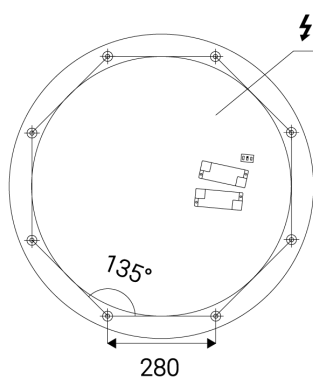

ROMO 80, CF

Name	ROMO 80, CF
Code	1272658D
Color	COFFEE / RAL 8025
Power	80W ± 10 %
Lumen output	5440lm ± 10 %
Color temperature	3000K/4000K
Efficacy	68lm/W
Driver	2100 mA
Electrical insulation class	
Voltage / Frequency	220-240V/50-60Hz
Color Rendering Index	90+
SDCM	< 3
Light beam angle	160°
Unified Glare Rating	N/A
Light source	LED
Dimmable	DALI/PUSH
LED Lifetime	L80B20 50.000h 25°C
Warranty	5 YEAR
Ingress Protection	IP 20
Material	ALUMINIUM/PMMA

Product

ROMO 80, CF
1272658D
COFFEE / RAL 8025

Power

80W ± 10 %
5440lm ± 10 %
3000K/4000K
68lm/W
2100 mA

220-240V/50-60Hz

Information

90+
< 3
160°
N/A
LED
DALI/PUSH
L80B20 50.000h 25°C
5 YEAR

Other data

IP 20
ALUMINIUM/PMMA

EN

Rounded ceiling surface light fitting for interior mounting, equipped with SMD LEDs. Available in 3 sizes with soft diffused light.

Housing made of aluminium, opal diffuser made of PMMA.

Available in coffee color, including dimmable versions.

Application:

general lighting, intended for residential or commercial areas (livingrooms, guest or bedrooms, entrance areas, kitchen, receptions)

CZ

Kruhové stropní svítidlo určeno pro montáž do interiéru. Světelný zdroj - LED SMD. K dispozici ve 3 velikostech s měkkým difúzním světlem. Svítidlo je vyrobeno z hliníku, opálový difúzor vyrobený z PMMA.

K dispozici v kávové barvě, včetně stmívatelných verzí.

Použití:

všeobecné osvětlení určené pro obytné nebo komerční prostory (obývací pokoj, dětský pokoj nebo ložnice, vstupní prostory, kuchyň, recepce)

DE

Runde Deckenleuchte zur Innenmontage, bestückt mit SMD-LEDs. Verfügbar in 3 Größen mit weichem diffusem Licht.

Erhältlich in Kaffeefarbe, einschließlich dimmbarer Versionen.

Anwendung:

Allgemeinbeleuchtung für Wohn- oder Gewerbebereiche (Wohnzimmer, Gäste- oder Schlafzimmer, Eingangsbereiche, Empfänge)

SK

Okrúhle stropné svietidlo pre montáž do interiéru. Svetelný zdroj - LED SMD. K dispozícii je v 3 veľkostiach s mäkkým difúznym svetlom. Svietidlo je vyrobené z hliníka, opálový difúzor z PMMA.

K dispozícii v kávovej farbe, vrátane stmievateľných verzí.

Použitie:

všeobecné osvetlenie určené pre obytné alebo komerčné priestory (obývacia izba, detská izba alebo spálňa, kuchyňa, recepcia)