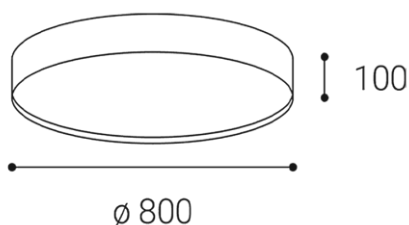

ROMO 80, CF

Name	ROMO 80, CF
Code	1272658
Color	COFFEE / RAL 8025
Power	80W ± 10 %
Lumen output	5440lm ± 10 %
Color temperature	3000K/4000K
Efficacy	68lm/W
Driver	2 x 1050 mA
Electrical insulation class	
Voltage / Frequency	220-240V/50-60Hz
Color Rendering Index	90+
SDCM	< 3
Light beam angle	160°
Unified Glare Rating	N/A
Light source	LED
Dimmable	ON/OFF
LED Lifetime	L80B20 50.000h 25°C
Warranty	5 YEAR
Ingress Protection	IP 20
Material	ALUMINIUM/PMMA

EN

Rounded ceiling surface light fitting for interior mounting, equipped with SMD LEDs. Available in 3 sizes with soft diffused light.

Housing made of aluminium, opal diffuser made of PMMA.

Available in coffee color, including dimmable versions.