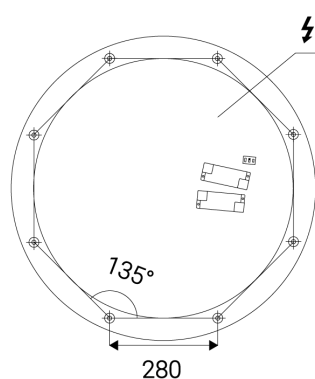

ROMO 80, CF

Name	ROMO 80, CF
Code	1272658
Color	COFFEE / RAL 8025
Power	80W ± 10 %
Lumen output	5440lm ± 10 %
Color temperature	3000K/4000K
Efficacy	68lm/W
Driver	2 x 1050 mA
Electrical insulation class	
Voltage / Frequency	220-240V/50-60Hz
Color Rendering Index	90+
SDCM	< 3
Light beam angle	160°
Unified Glare Rating	N/A
Light source	LED
Dimmable	ON/OFF
LED Lifetime	L80B20 50.000h 25°C
Warranty	5 YEAR
Ingress Protection	IP 20
Material	ALUMINIUM/PMMA