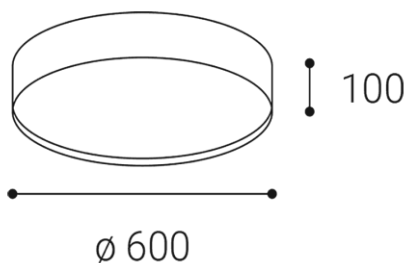

ROMO 60, CF

Name	ROMO 60, CF
Code	1272558D
Color	COFFEE / RAL 8025
Power	50W ± 10 %
Lumen output	3400lm ± 10 %
Color temperature	3000K/4000K
Efficacy	68lm/W
Driver	1200 mA
Electrical insulation class	
Voltage / Frequency	220-240V/50-60Hz
Color Rendering Index	90+
SDCM	< 3
Light beam angle	160°
Unified Glare Rating	N/A
Light source	LED
Dimmable	DALI/PUSH
LED Lifetime	L80B20 50.000h 25°C
Warranty	5 YEAR
Ingress Protection	IP 20
Material	ALUMINIUM/PMMA

EN

Rounded ceiling surface light fitting for interior mounting, equipped with SMD LEDs. Available in 3 sizes with soft diffused light.

Housing made of aluminium, opal diffuser made of PMMA.

Available in coffee color, including dimmable versions.