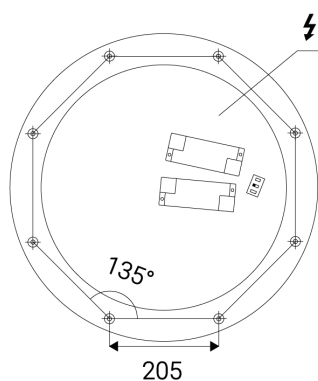

ROMO 60, CF

Name	ROMO 60, CF
Code	1272558D
Color	COFFEE / RAL 8025
Power	50W ± 10 %
Lumen output	3400lm ± 10 %
Color temperature	3000K/4000K
Efficacy	68lm/W
Driver	1200 mA
Electrical insulation class	
Voltage / Frequency	220-240V/50-60Hz
Color Rendering Index	90+
SDCM	< 3
Light beam angle	160°
Unified Glare Rating	N/A
Light source	LED
Dimmable	DALI/PUSH
LED Lifetime	L80B20 50.000h 25°C
Warranty	5 YEAR
Ingress Protection	IP 20
Material	ALUMINIUM/PMMA

LED

DALI/PUSH

L80B20 50.000h 25°C

5 YEAR

Other data

IP 20

ALUMINIUM/PMMA

DE