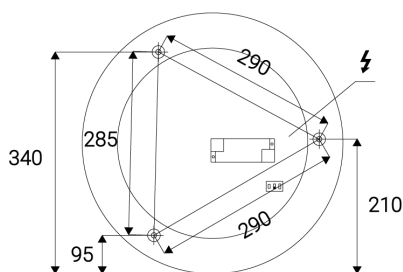

ROMO 40, CF

| | |
|------------------------------------|---------------------|
| Name | ROMO 40, CF |
| Code | 1272458D |
| Color | COFFEE / RAL 8025 |
| Power | 30W ± 10 % |
| Lumen output | 2040lm ± 10 % |
| Color temperature | 3000K/4000K |
| Efficacy | 68lm/W |
| Driver | 700 mA |
| Electrical insulation class | |
| Voltage / Frequency | 220-240V/50-60Hz |
| Color Rendering Index | 90+ |
| SDCM | < 3 |
| Light beam angle | 160° |
| Unified Glare Rating | N/A |
| Light source | LED |
| Dimmable | DALI/PUSH |
| LED Lifetime | L80B20 50.000h 25°C |
| Warranty | 5 YEAR |
| Ingress Protection | IP 20 |
| Material | ALUMINIUM/PMMA |