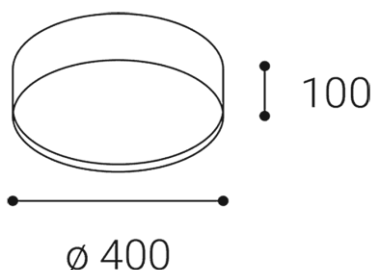

ROMO 40, CF

| | |
|------------------------------------|---------------------|
| Name | ROMO 40, CF |
| Code | 1272458D |
| Color | COFFEE / RAL 8025 |
| Power | 30W ± 10 % |
| Lumen output | 2040lm ± 10 % |
| Color temperature | 3000K/4000K |
| Efficacy | 68lm/W |
| Driver | 700 mA |
| Electrical insulation class | |
| Voltage / Frequency | 220-240V/50-60Hz |
| Color Rendering Index | 90+ |
| SDCM | < 3 |
| Light beam angle | 160° |
| Unified Glare Rating | N/A |
| Light source | LED |
| Dimmable | DALI/PUSH |
| LED Lifetime | L80B20 50.000h 25°C |
| Warranty | 5 YEAR |
| Ingress Protection | IP 20 |
| Material | ALUMINIUM/PMMA |