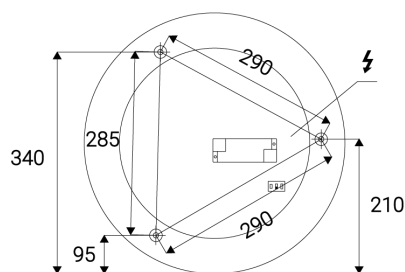

ROMO 40, CF

Name	ROMO 40, CF
Code	1272458
Color	COFFEE / RAL 8025
Power	30W ± 10 %
Lumen output	2040lm ± 10 %
Color temperature	3000K/4000K
Efficacy	68lm/W
Driver	750 mA
Electrical insulation class	
Voltage / Frequency	220-240V/50-60Hz
Color Rendering Index	90+
SDCM	< 3
Light beam angle	160°
Unified Glare Rating	N/A
Light source	LED
Dimmable	ON/OFF
LED Lifetime	L80B20 50.000h 25°C
Warranty	5 YEAR
Ingress Protection	IP 20
Material	ALUMINIUM/PMMA

Product

Name
ROMO 40, CF
Code
1272458
Color
COFFEE / RAL 8025

Power

Power
30W ± 10 %
Lumen output
2040lm ± 10 %
Color temperature
3000K/4000K
Efficacy
68lm/W
Driver
750 mA

Voltage / Frequency
220-240V/50-60Hz

Information

Color Rendering Index
90+
SDCM
< 3
Light beam angle
160°
Unified Glare Rating
N/A
Light source
LED
Dimmable
ON/OFF
LED Lifetime
L80B20 50.000h 25°C
Warranty
5 YEAR

Other data

Ingress Protection
IP 20
Material
ALUMINIUM/PMMA

EN

Rounded ceiling surface light fitting for interior mounting, equipped with SMD LEDs. Available in 3 sizes with soft diffused light.

Housing made of aluminium, opal diffuser made of PMMA.

Available in coffee color, including dimmable versions.

Application:

general lighting, intended for residential or commercial areas (livingrooms, guest or bedrooms, entrance areas, kitchen, receptions)

CZ

Kruhové stropní svítidlo určeno pro montáž do interiéru. Světelný zdroj - LED SMD. K dispozici ve 3 velikostech s měkkým difúzním světlem. Svítidlo je vyrobeno z hliníku, opálový difúzor vyrobený z PMMA.

K dispozici v kávové barvě, včetně stmívatelných verzí.

Použití:

všeobecné osvětlení určené pro obytné nebo komerční prostory (obývací pokoj, dětský pokoj nebo ložnice, vstupní prostory, kuchyň, recepcie)

DE

Runde Deckenleuchte zur Innenmontage, bestückt mit SMD-LEDs. Verfügbar in 3 Größen mit weichem diffusem Licht.

Erhältlich in Kaffeefarbe, einschließlich dimmbarer Versionen.

Anwendung:

Allgemeinbeleuchtung für Wohn- oder Gewerbebereiche (Wohnzimmer, Gäste- oder Schlafzimmer, Eingangsbereiche, Empfänge)

SK

Okrúhle stropné svietidlo pre montáž do interiéru. Svetelný zdroj - LED SMD. K dispozícii je v 3 veľkostiach s mäkkým difúznym svetlom. Svietidlo je vyrobené z hliníka, opálový difúzor z PMMA.

K dispozícii v kávovej farbe, vrátane stmievateľných verzí.

Použitie:

všeobecné osvetlenie určené pre obytné alebo komerčné priestory (obývacia izba, detská izba alebo spálňa, kuchyňa, recepcia)