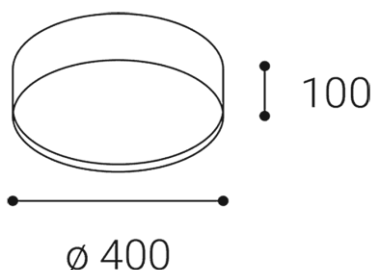

ROMO 40, CF

Name	ROMO 40, CF
Code	1272458
Color	COFFEE / RAL 8025
Power	30W ± 10 %
Lumen output	2040lm ± 10 %
Color temperature	3000K/4000K
Efficacy	68lm/W
Driver	750 mA
Electrical insulation class	
Voltage / Frequency	220-240V/50-60Hz
Color Rendering Index	90+
SDCM	< 3
Light beam angle	160°
Unified Glare Rating	N/A
Light source	LED
Dimmable	ON/OFF
LED Lifetime	L80B20 50.000h 25°C
Warranty	5 YEAR
Ingress Protection	IP 20
Material	ALUMINIUM/PMMA

Product

Name
ROMO 40, CF
Code
1272458
Color
COFFEE / RAL 8025

Power

Power
30W ± 10 %
Lumen output
2040lm ± 10 %
Color temperature
3000K/4000K
Efficacy
68lm/W
Driver
750 mA

Voltage / Frequency
220-240V/50-60Hz

Information

Color Rendering Index
90+
SDCM
< 3
Light beam angle
160°
Unified Glare Rating
N/A
Light source
LED
Dimmable
ON/OFF
LED Lifetime
L80B20 50.000h 25°C
Warranty
5 YEAR

Other data

Ingress Protection
IP 20
Material
ALUMINIUM/PMMA

EN

Rounded ceiling surface light fitting for interior mounting, equipped with SMD LEDs. Available in 3 sizes with soft diffused light.

Housing made of aluminium, opal diffuser made of PMMA.

Available in coffee color, including dimmable versions.

Application:

general lighting, intended for residential or commercial areas (livingrooms, guest or bedrooms, entrance areas, kitchen, receptions)

CZ

Kruhové stropní svítidlo určeno pro montáž do interiéru. Světelný zdroj - LED SMD. K dispozici ve 3 velikostech s měkkým difúzním světlem. Svítidlo je vyrobeno z hliníku, opálový difúzor vyrobený z PMMA.

K dispozici v kávové barvě, včetně stmívatelných verzí.

Použití:

všeobecné osvětlení určené pro obytné nebo komerční prostory (obývací pokoj, dětský pokoj nebo ložnice, vstupní prostory, kuchyň, recepcie)

DE

Runde Deckenleuchte zur Innenmontage, bestückt mit SMD-LEDs. Verfügbar in 3 Größen mit weichem diffusem Licht.

Erhältlich in Kaffeefarbe, einschließlich dimmbarer Versionen.

Anwendung:

Allgemeinbeleuchtung für Wohn- oder Gewerbebereiche (Wohnzimmer, Gäste- oder Schlafzimmer, Eingangsbereiche, Empfänge)

SK

Okrúhle stropné svietidlo pre montáž do interiéru. Svetelný zdroj - LED SMD. K dispozícii je v 3 veľkostiach s mäkkým difúznym svetlom. Svietidlo je vyrobené z hliníka, opálový difúzor z PMMA.

K dispozícii v kávovej farbe, vrátane stmievateľných verzí.

Použitie:

všeobecné osvetlenie určené pre obytné alebo komerčné priestory (obývacia izba, detská izba alebo spálňa, kuchyňa, recepcia)