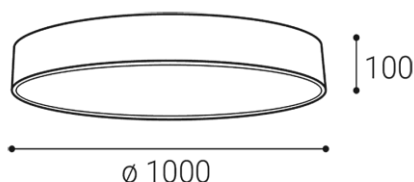

MONO 100, W

Name	
Code	
Color	
Power	
Lumen output	
Color temperature	
Efficacy	
Driver	
Electrical insulation class	
Voltage / Frequency	
Color Rendering Index	
SDCM	
Light beam angle	
Unified Glare Rating	
Light source	
Dimmable	
LED Lifetime	
Warranty	
Ingress Protection	
Material	

Product

MONO 100, W

1271551D

WHITE / RAL 9003

Power

153W ± 10 %

10400lm ± 10 %

3000K/4000K

68lm/W

3 x 1300 mA

220-240V/50-60Hz

Information

90+

< 3

160°

N/A

LED

DALI/PUSH

L80B20 50.000h 25°C

5 YEAR

Other data

IP 20

METAL/PMMA

EN

Round ceiling surface light fitting for interior mounting, equipped with SMD LEDs. Available in 4 different sizes up to 1 meter with direct diffused lighting effect.

Housing made of metal, opal diffuser made of PMMA.

Available in white and black color.

Application:

general lighting, intended for residential or commercial areas (livingrooms, guest or bedrooms, entrance areas, kitchen, receptions)

DE

Runde Deckenaufbauleuchte zur Innenmontage, bestückt mit SMD-LEDs. Erhältlich in 4 verschiedenen Größen bis zu 1 Meter mit direktem diffusem Licht.

Gehäuse aus Metall, opaler Diffusor aus PMMA.

Erhältlich in weißer und schwarzer Farbe.

Anwendung:

Allgemeinbeleuchtung, bestimmt für Wohn- oder Gewerbebereiche (Wohnzimmer, Gäste- oder Schlafzimmer, Eingangsbereiche, Küche, Empfang)

CZ

Kruhové stropní svítidlo pro montáž do interiéru vybavené LED diodami SMD. K dispozici ve 4 různých velikostech do 1 metru s přímým rozptýleným světelným efektem.

Svítidlo je vyrobeno z kovu, opalový difuzor z PMMA.

K dispozici v bílé a černé barvě.

Použití:

všeobecné osvětlení určené pro obytné nebo komerční prostory (jídlna, obývací pokoj, dětský pokoj nebo ložnice, vstupní prostory, kuchyň, recepce, zasedací místnosti)

SK

Kruhové stropné svietidlo pre montáž do interiéru. Svetelný zdroj - SMD LED. K dispozícii je v 4 rôznych veľkostiach do 1 metra s priamym rozptýleným svetlom.

Svietidlo je vyrobené z kovu, opalový difúzor je z PMMA.

K dispozícii je v bielej a čiernej farbe.

Použitie:

všeobecné osvetlenie určené pre obytné alebo komerčné priestory (jedáleň, obývačka, detská izba alebo spáňa, vstupné priestory, kuchyňa, recepcia, rokovacie miestnosti)